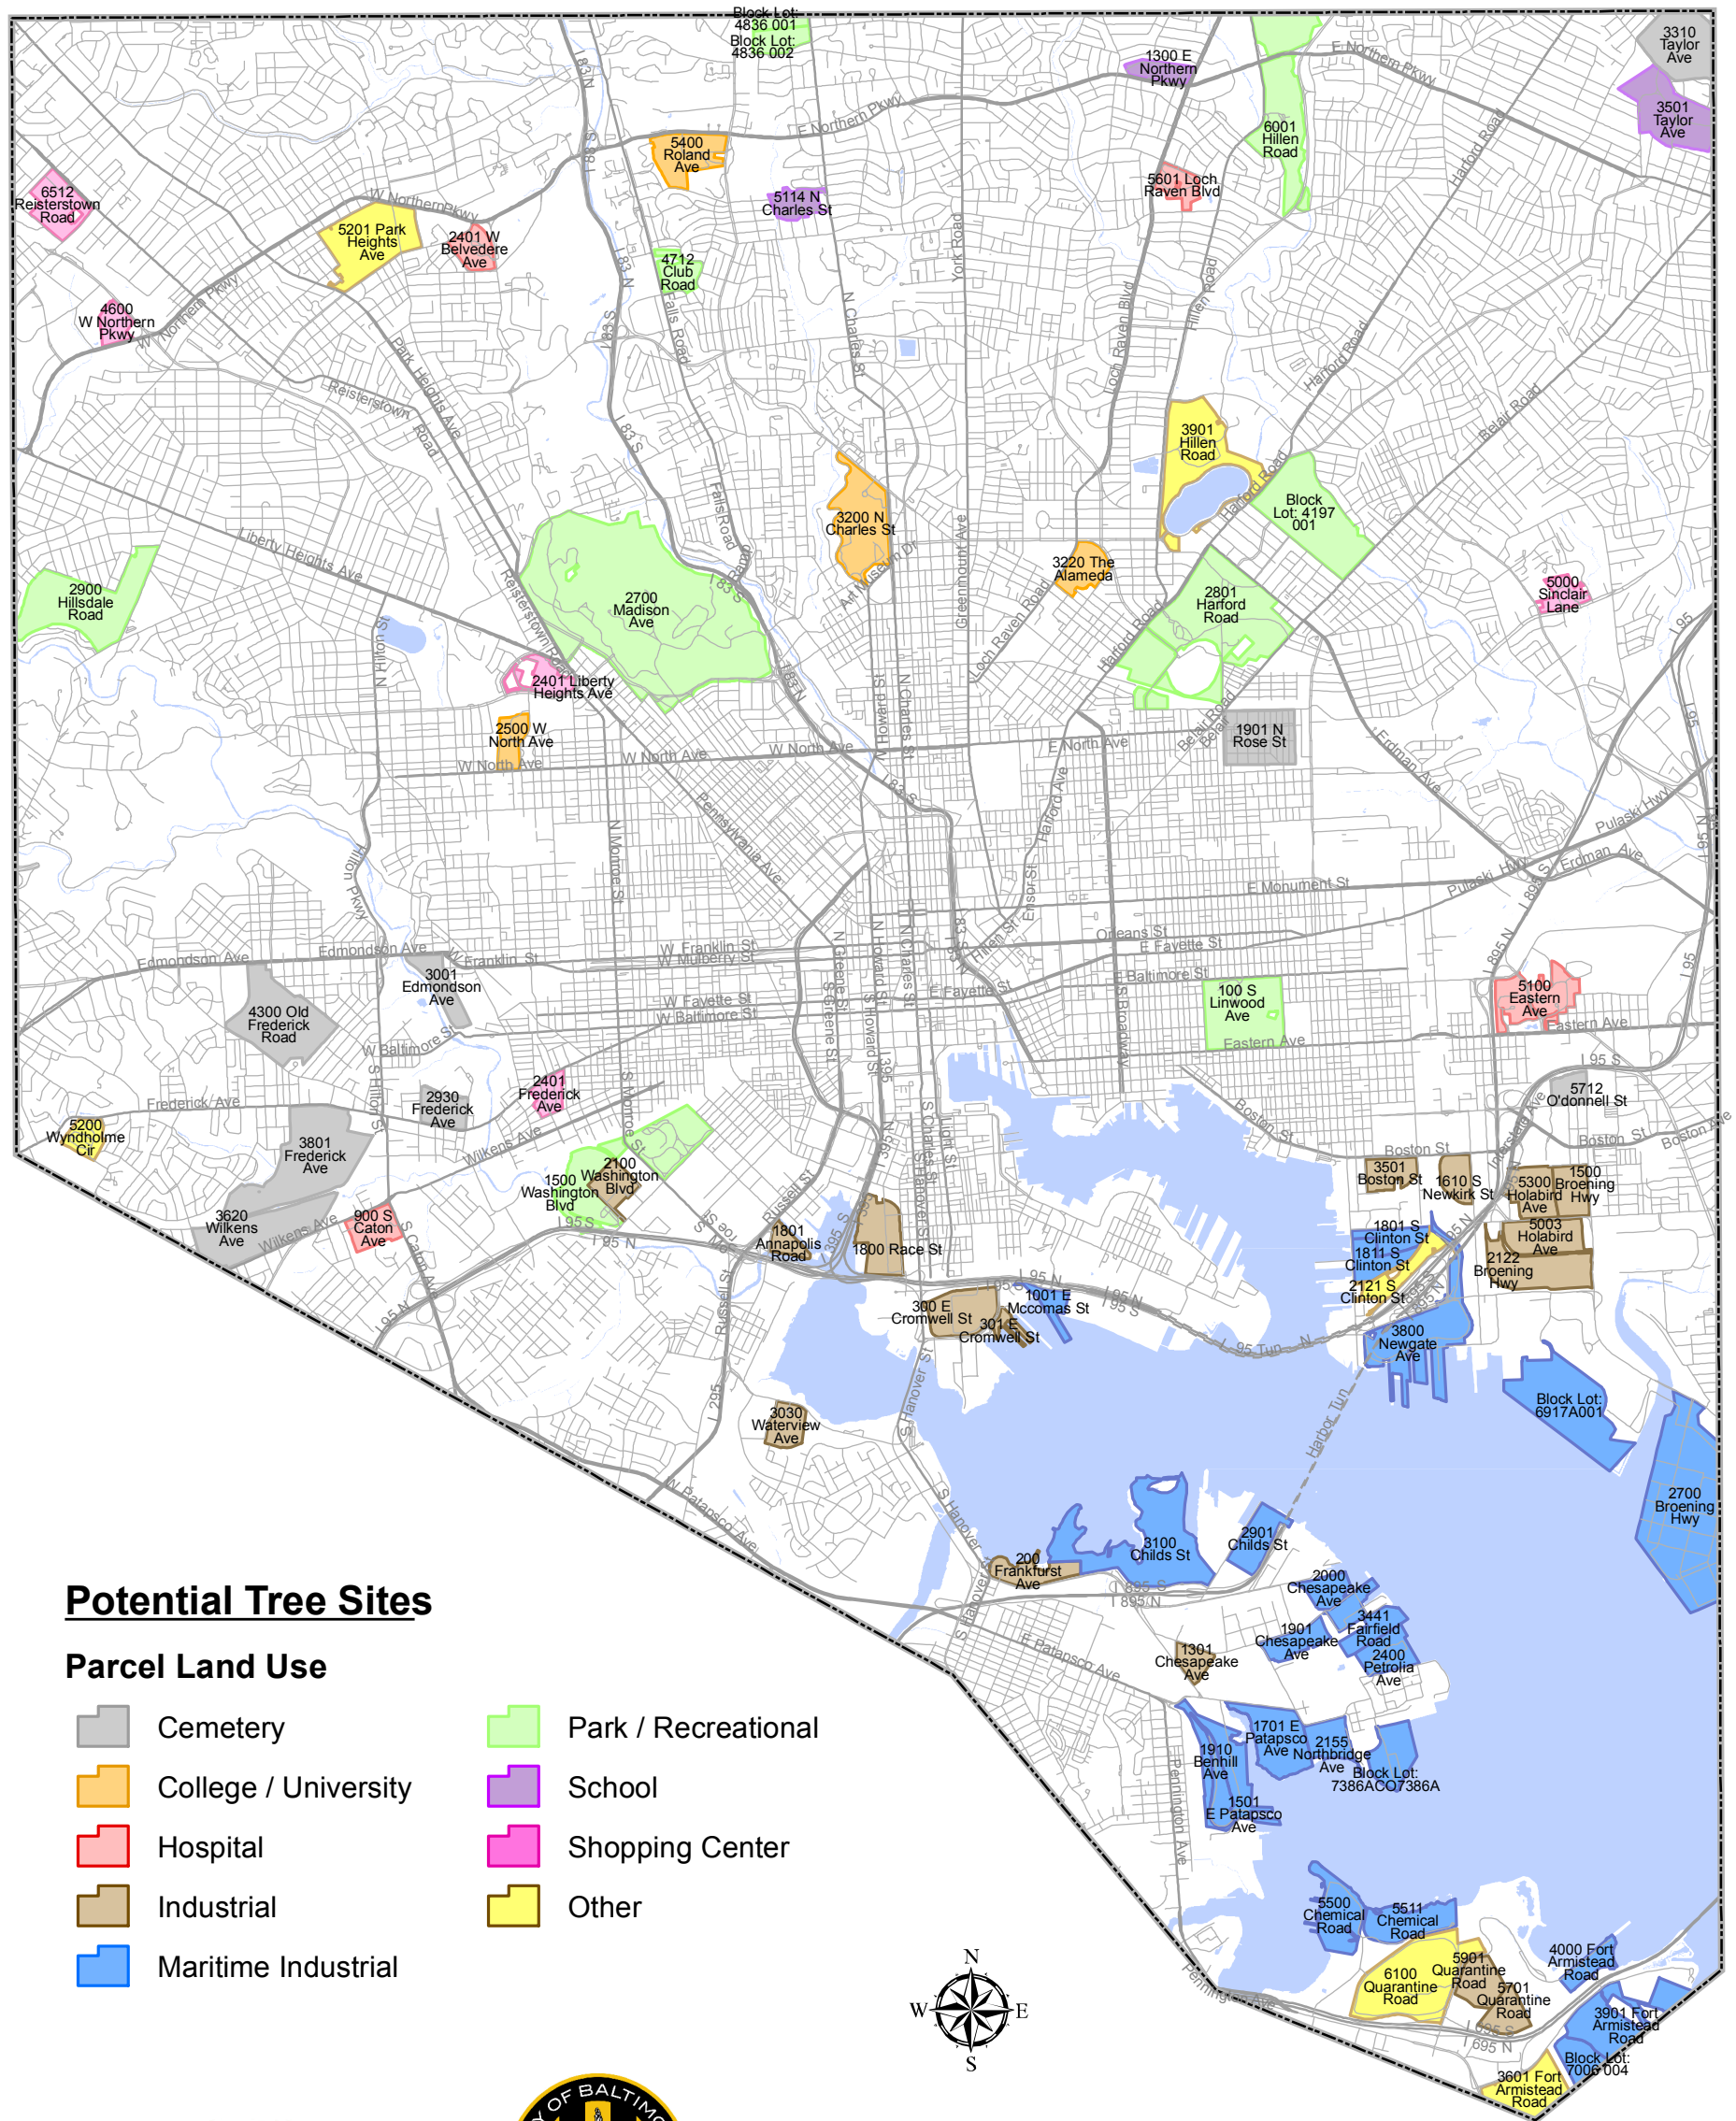

TreeBaltimore

Potential Tree Planting Sites

Potential Tree Sites

Parcel Land Use

- | | | | |
|--|----------------------|--|---------------------|
| | Cemetery | | Park / Recreational |
| | College / University | | School |
| | Hospital | | Shopping Center |
| | Industrial | | Other |
| | Maritime Industrial | | |